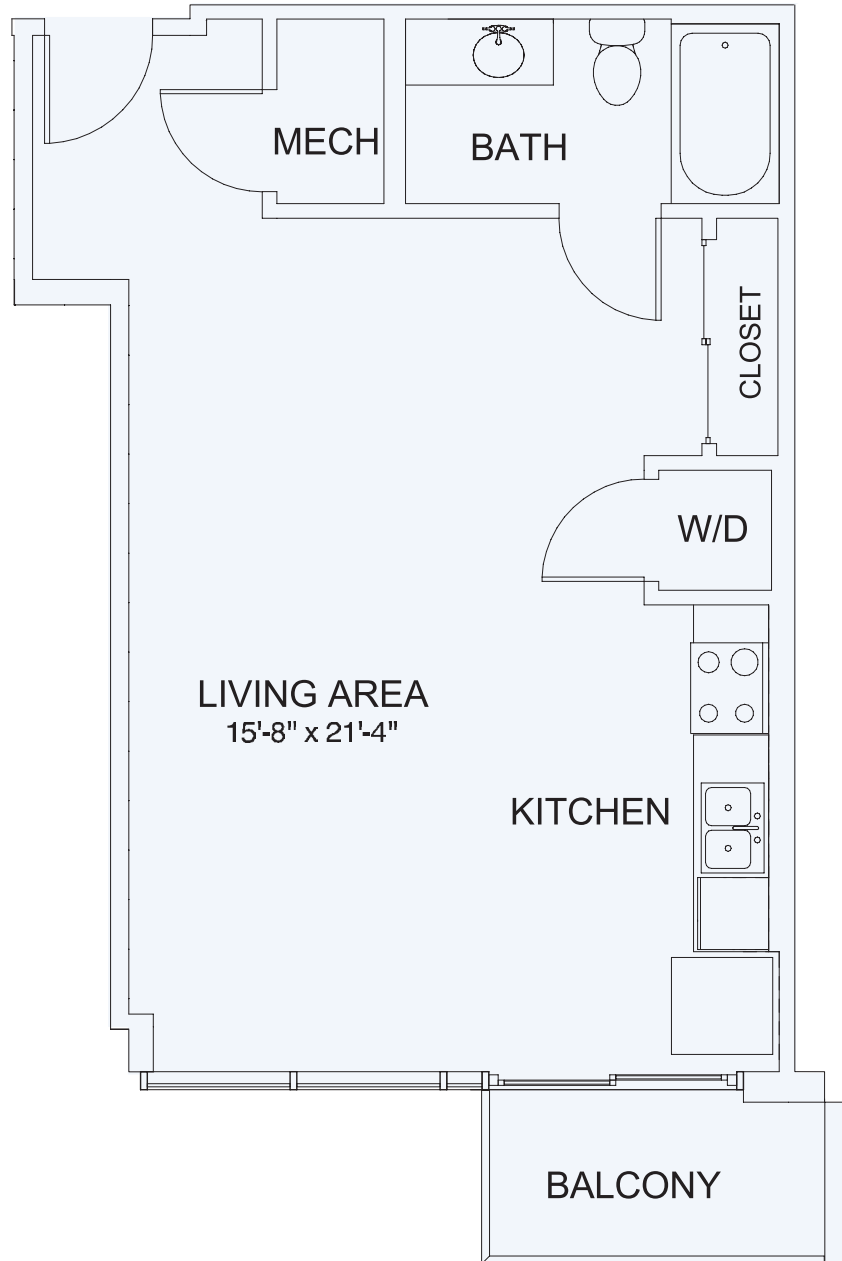

SkyHouse[®] 4

STUDIO / 1 BATH

618
SQ. FT.

SKYHOUSE[®]
ORLANDO

335 N. Magnolia Ave. | Orlando, FL 32801

407-961-7422 | www.skyhouseorlando.com

Floorplans are artist's rendering. All dimensions are approximate. Actual product and specifications may vary in dimension or detail. Not all features are available in every apartment. Prices and availability are subject to change. Please see a representative for details.