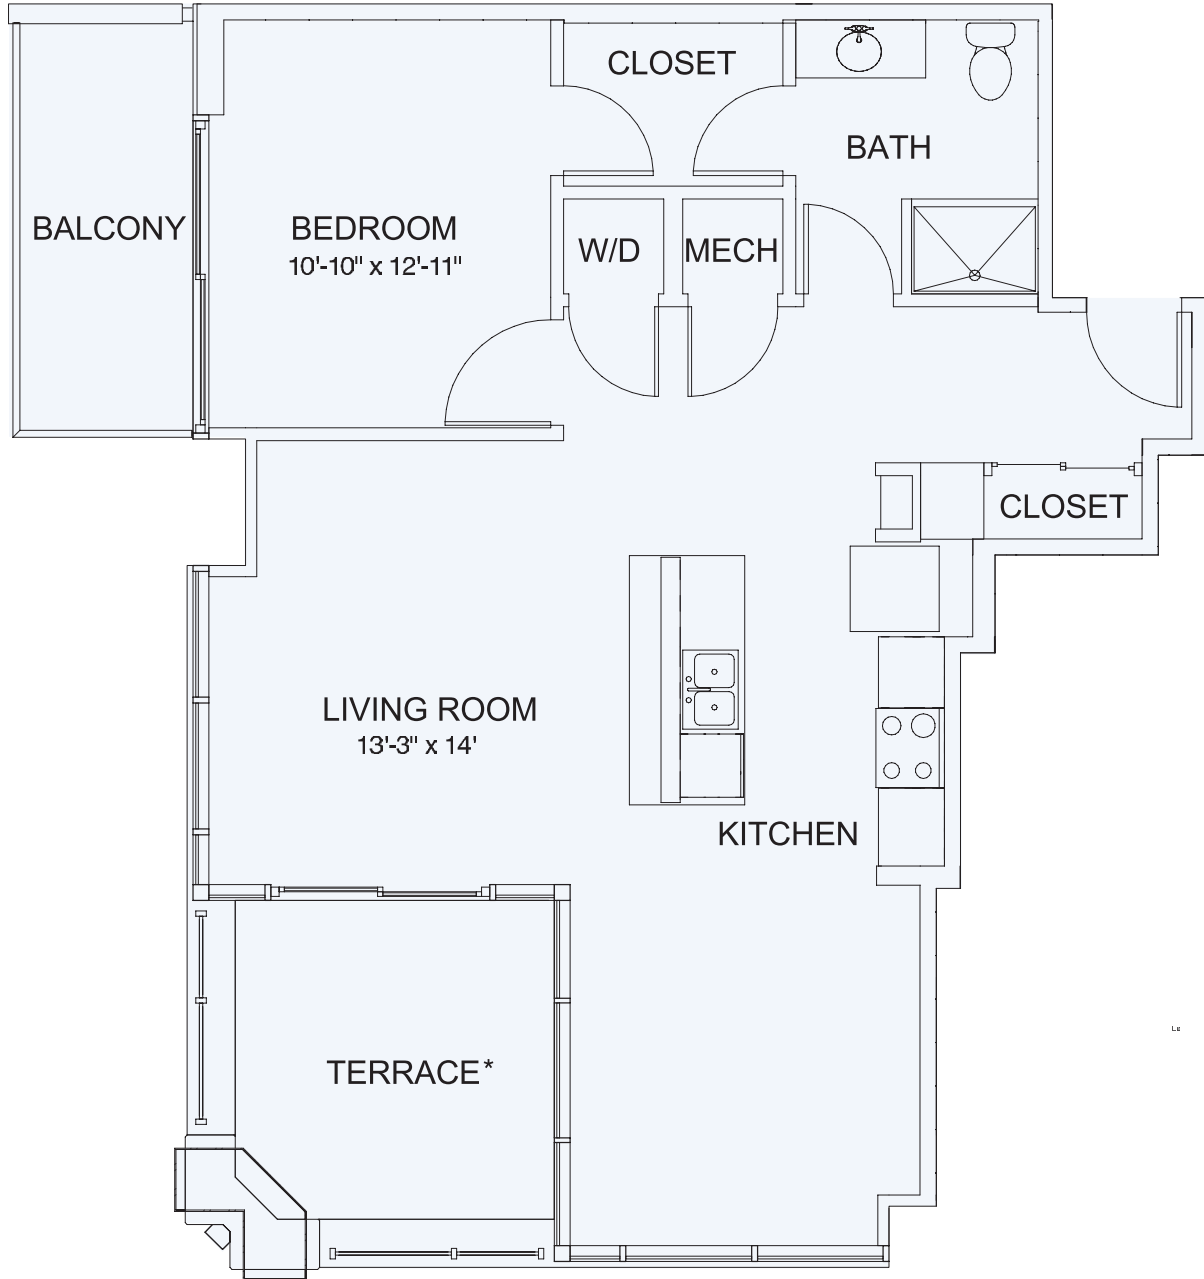

# SkyHouse<sup>®</sup> 16

1 BED / 1 BATH

898  
SQ. FT.

**SKYHOUSE**<sup>®</sup>  
ORLANDO

335 N. Magnolia Ave. | Orlando, FL 32801

407-961-7422 | [www.skyhouseorlando.com](http://www.skyhouseorlando.com)

*Floorplans are artist's rendering. All dimensions are approximate. Actual product and specifications may vary in dimension or detail. Not all features are available in every apartment. Prices and availability are subject to change. Please see a representative for details.*