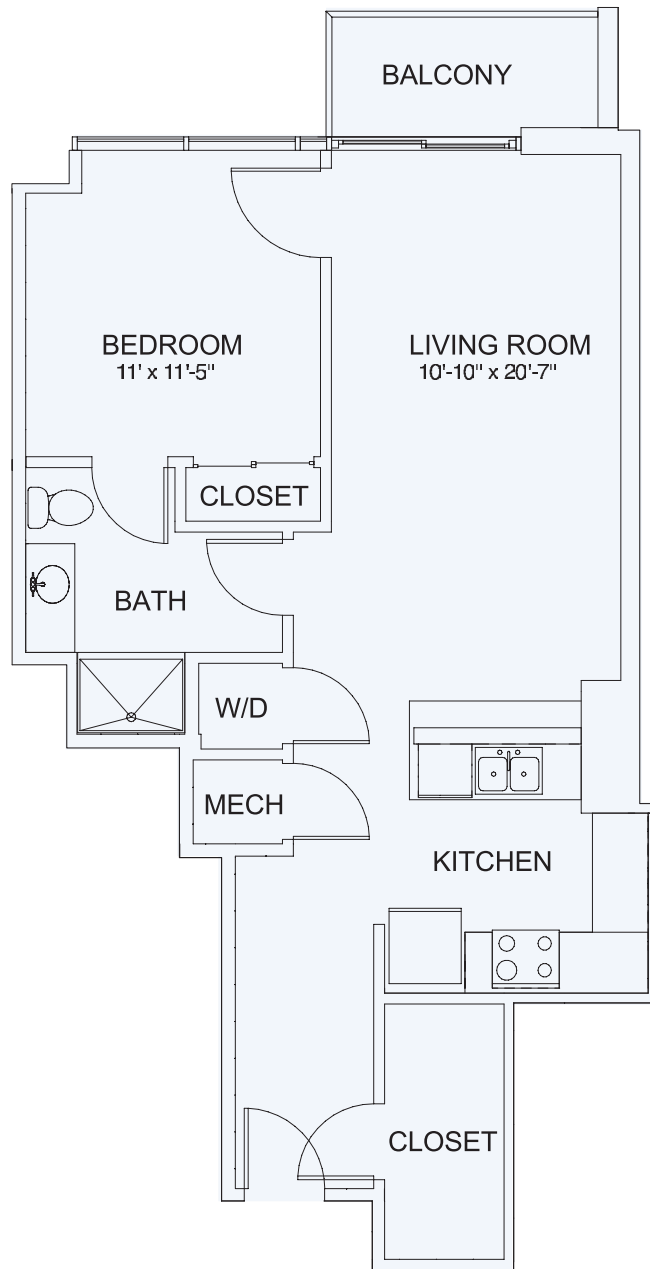

SkyHouse[®] 15

1 BED / 1 BATH

771
SQ. FT.

SKYHOUSE[®]
ORLANDO

335 N. Magnolia Ave. | Orlando, FL 32801

407-961-7422 | www.skyhouseorlando.com

Floorplans are artist's rendering. All dimensions are approximate. Actual product and specifications may vary in dimension or detail. Not all features are available in every apartment. Prices and availability are subject to change. Please see a representative for details.