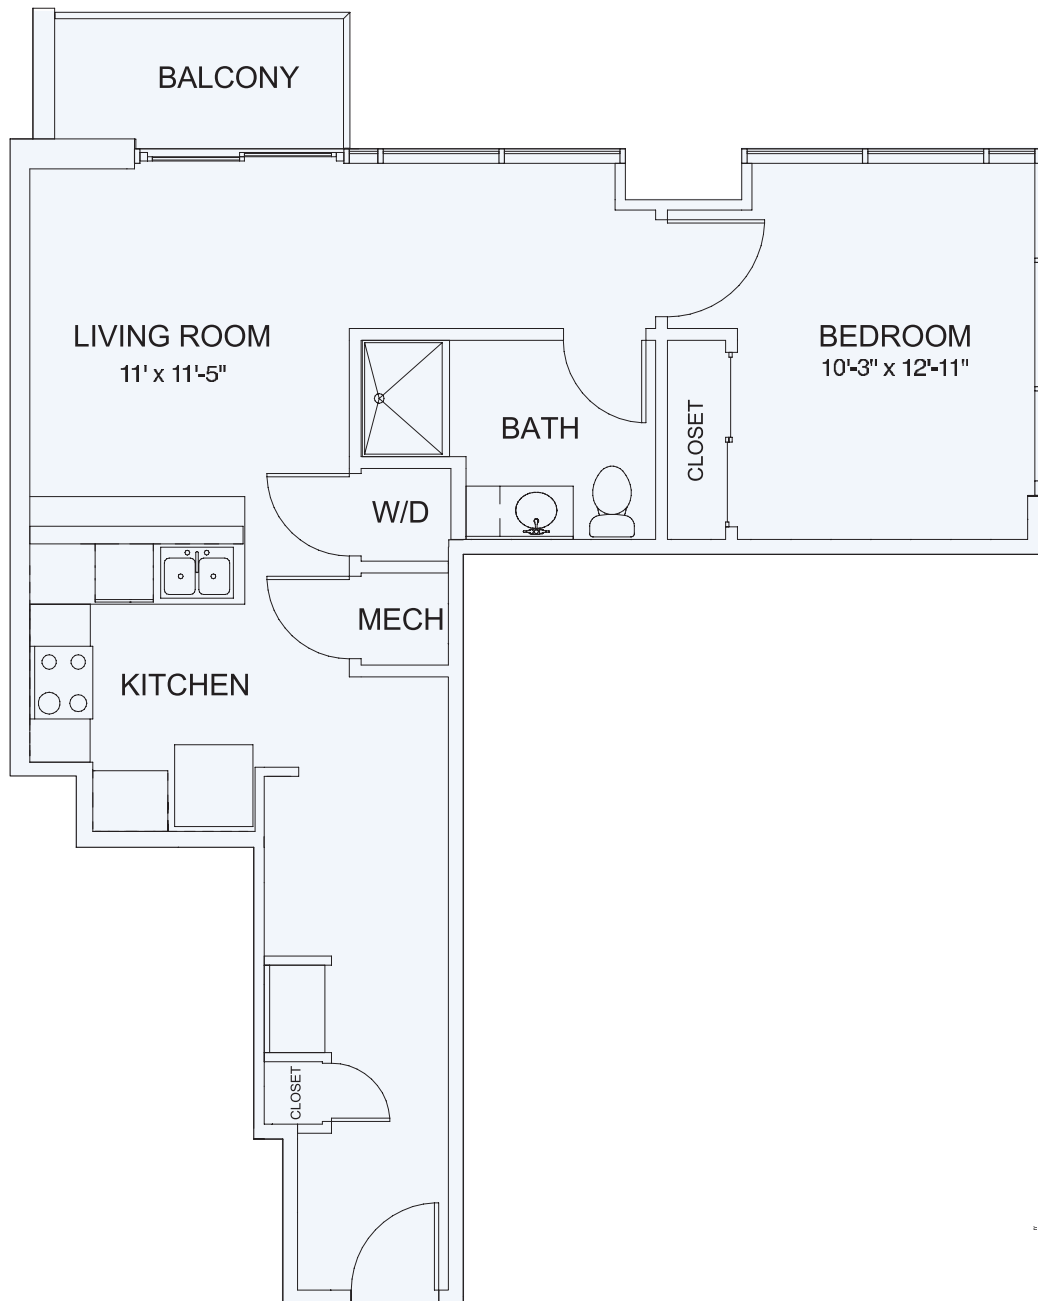

SkyHouse[®] 12

1 BED / 1 BATH

746
SQ. FT.

SKYHOUSE[®]
ORLANDO

335 N. Magnolia Ave. | Orlando, FL 32801

407-961-7422 | www.skyhouseorlando.com

Floorplans are artist's rendering. All dimensions are approximate. Actual product and specifications may vary in dimension or detail. Not all features are available in every apartment. Prices and availability are subject to change. Please see a representative for details.