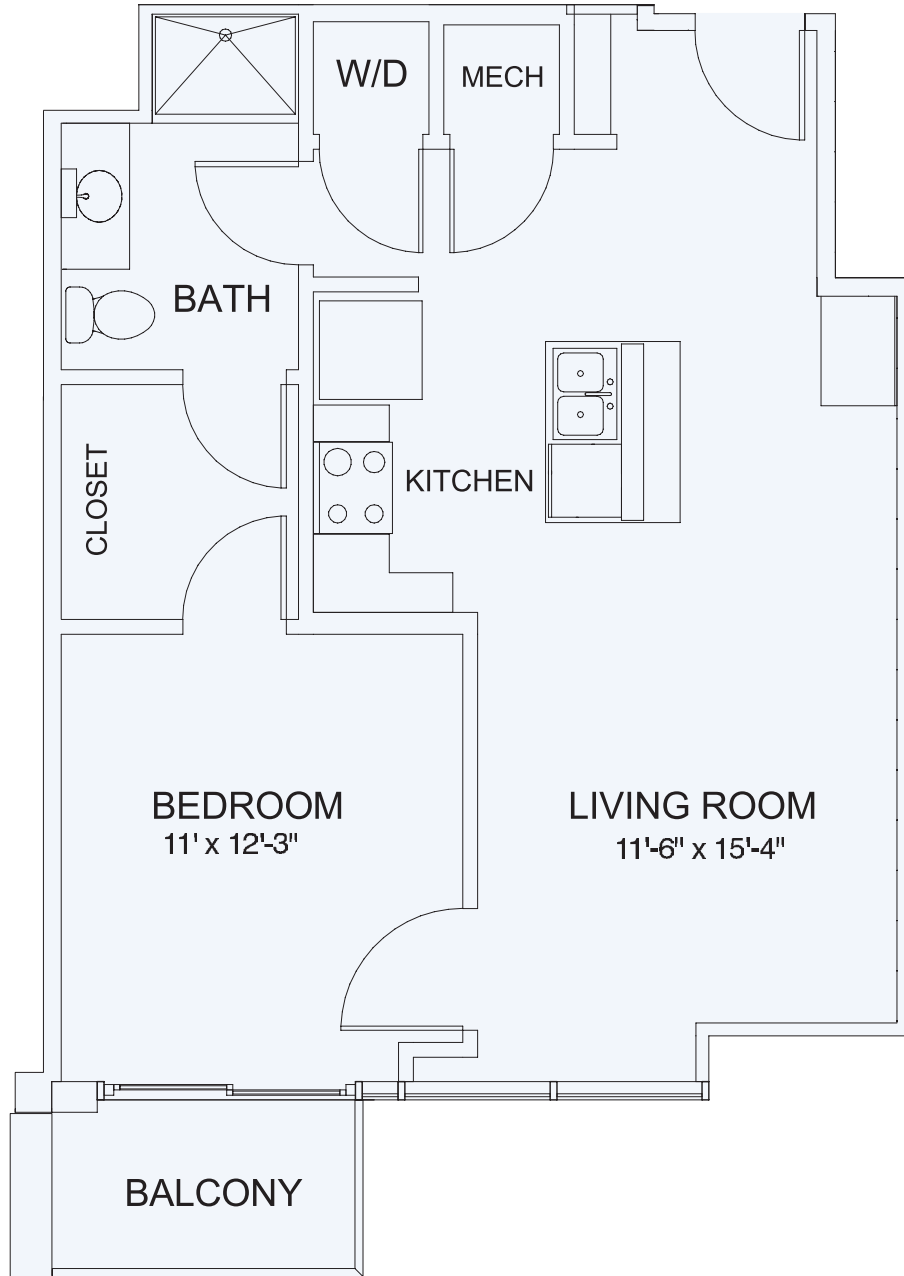

SkyHouse[®] 11

1 BED / 1 BATH

724
SQ. FT.

SKYHOUSE[®]
ORLANDO

335 N. Magnolia Ave. | Orlando, FL 32801

407-961-7422 | www.skyhouseorlando.com

Floorplans are artist's rendering. All dimensions are approximate. Actual product and specifications may vary in dimension or detail. Not all features are available in every apartment. Prices and availability are subject to change. Please see a representative for details.