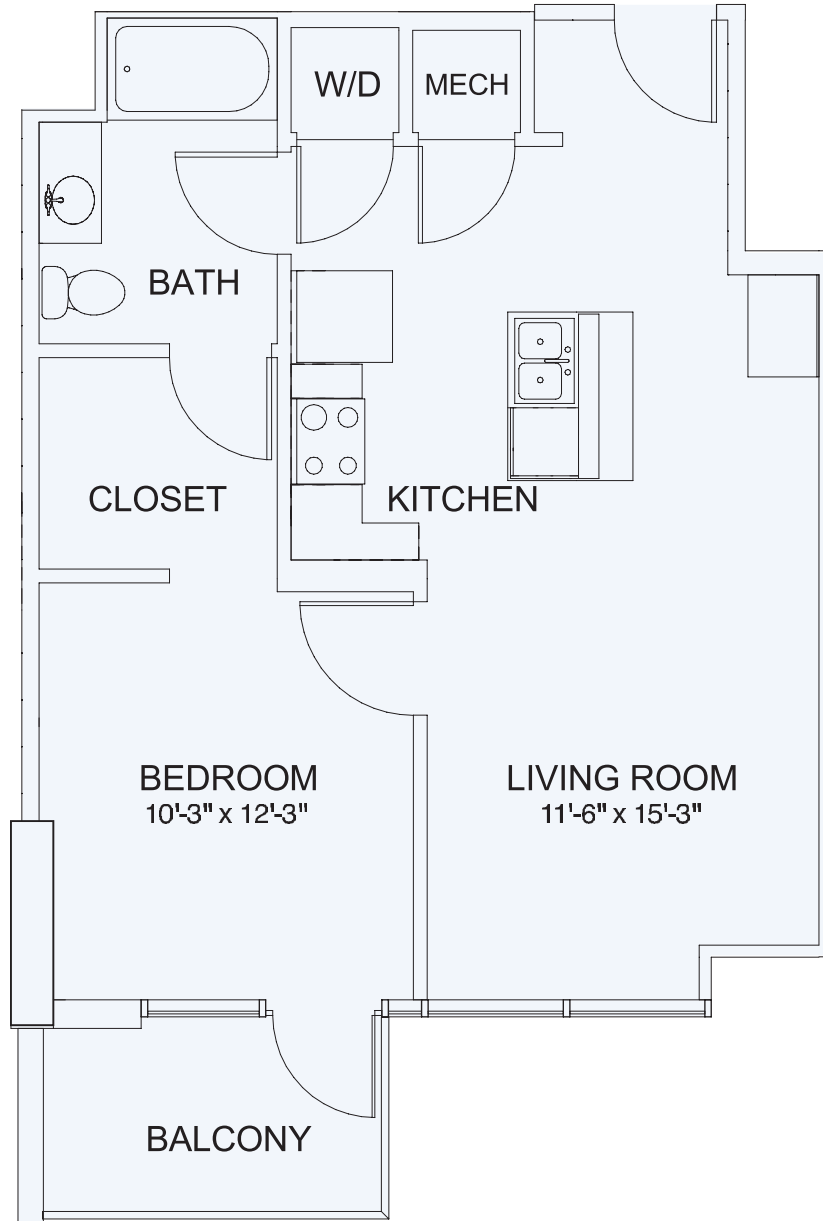

SkyHouse[®] 10

1 BED / 1 BATH

694
SQ. FT.

SKYHOUSE[®]
ORLANDO

335 N. Magnolia Ave. | Orlando, FL 32801

407-961-7422 | www.skyhouseorlando.com

Floorplans are artist's rendering. All dimensions are approximate. Actual product and specifications may vary in dimension or detail. Not all features are available in every apartment. Prices and availability are subject to change. Please see a representative for details.