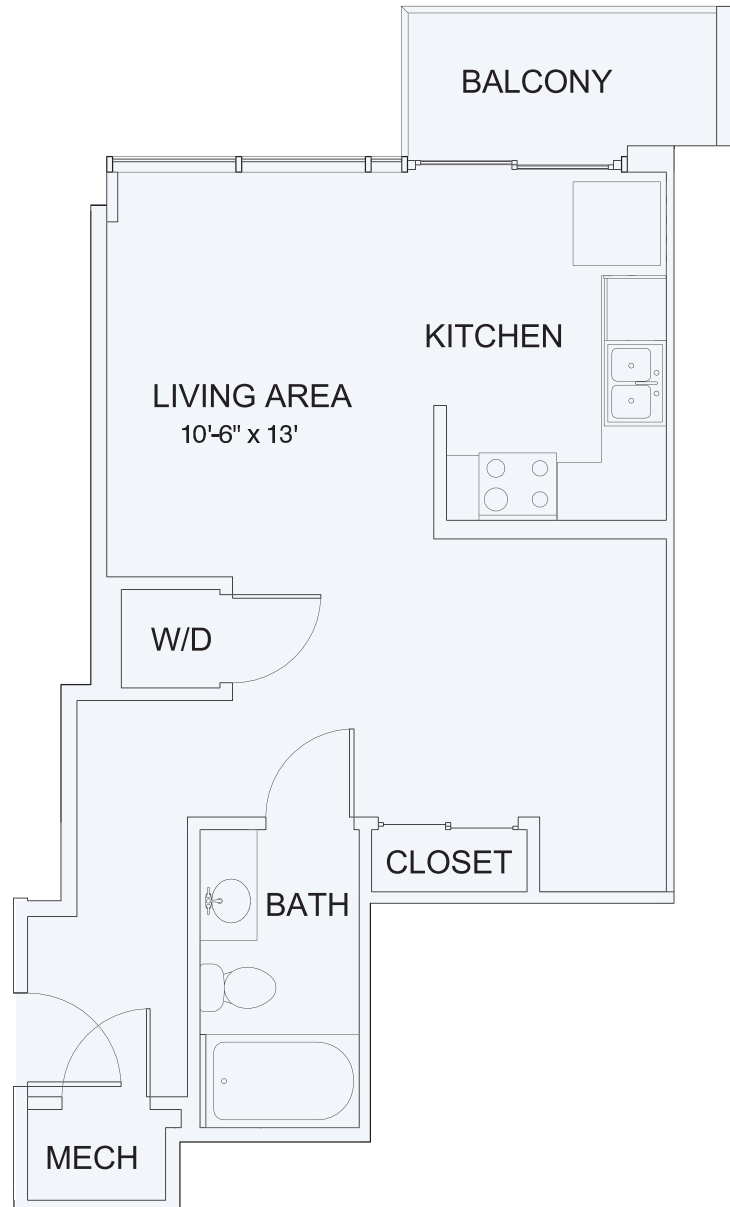

SkyHouse[®] 1

STUDIO / 1 BATH

555
SQ. FT.

SKYHOUSE[®]
ORLANDO

335 N. Magnolia Ave. | Orlando, FL 32801

407-961-7422 | www.skyhouseorlando.com

Floorplans are artist's rendering. All dimensions are approximate. Actual product and specifications may vary in dimension or detail. Not all features are available in every apartment. Prices and availability are subject to change. Please see a representative for details.